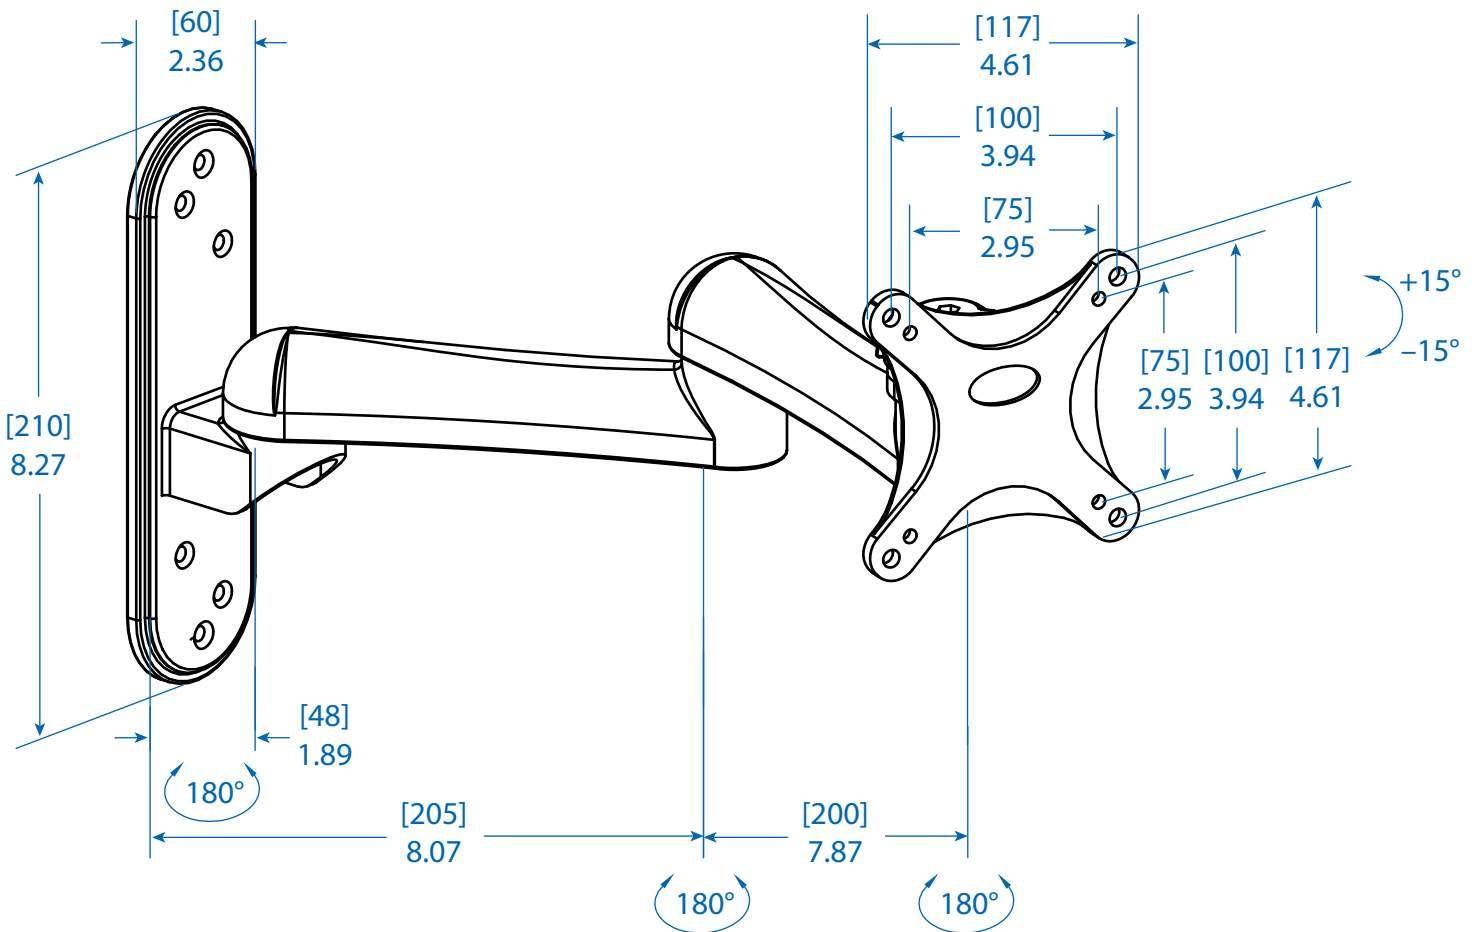

MODEL:

DWM1327SE

Dimensions: [mm] INCHES

Tripp Lite has a policy of continuous improvement. Specifications are subject to change without notice.

1111 W. 35th Street
Chicago, IL 60609 USA
773.869.1234
www.tripplite.com